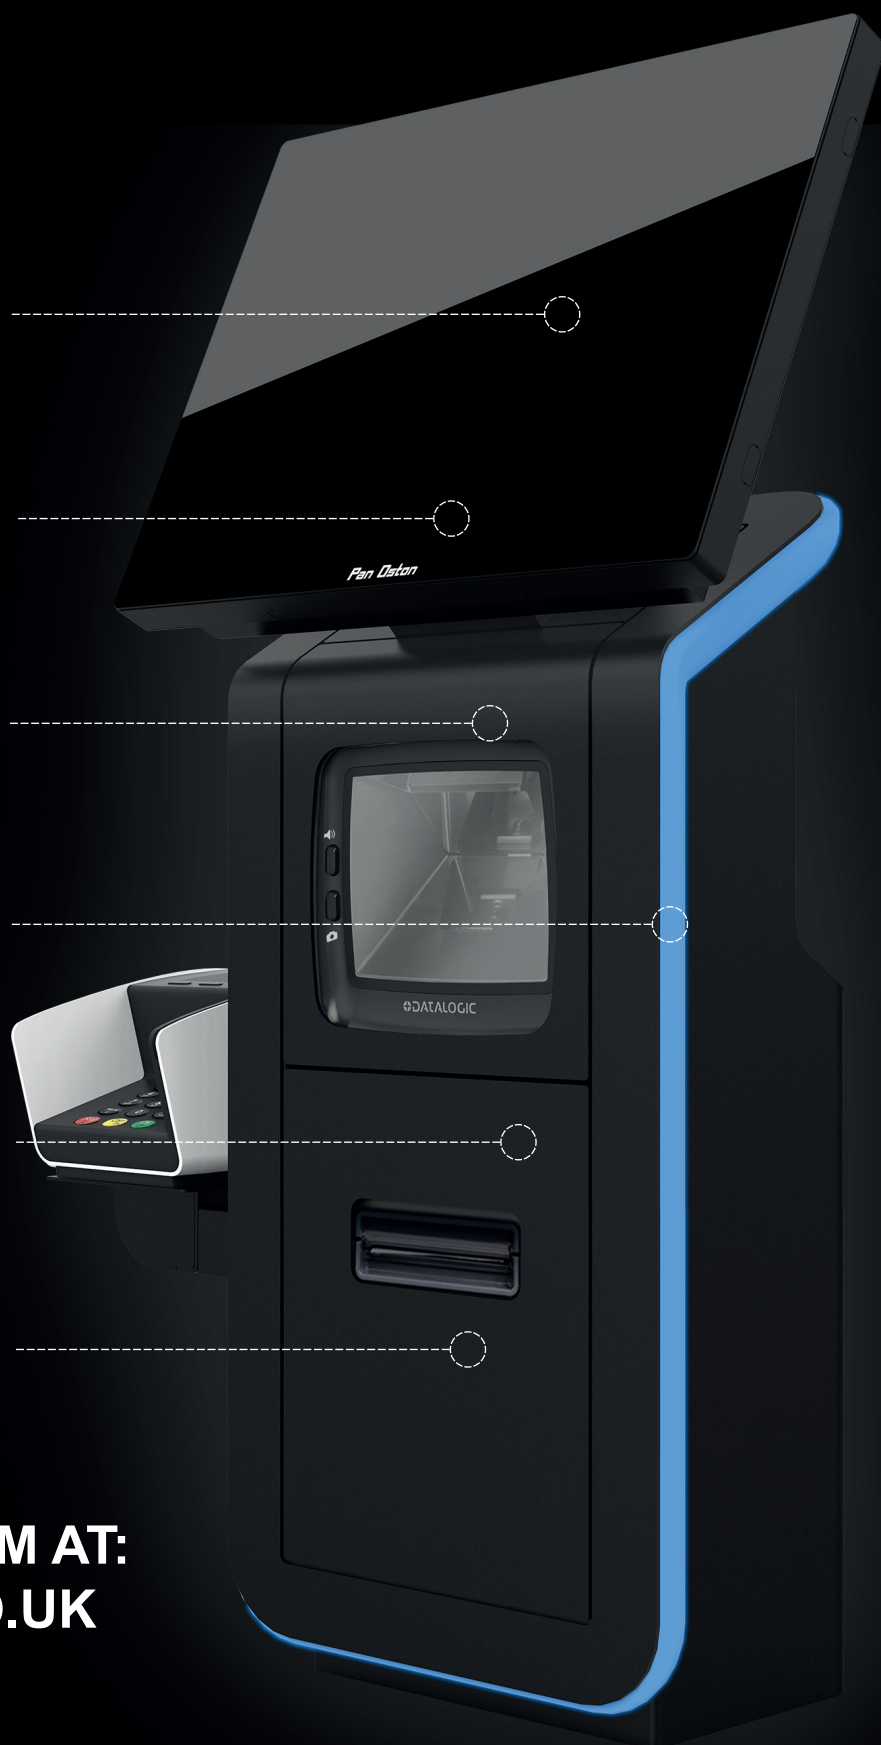

MIMIMAL DESIGN, MAXIMAL FLEXIBILITY

RECOGNIZABLE TOUCHPOINT

OS & GUI INDEPENDENT

FLEXIBLE HARDWARE OPTIONS

LED INTEGRATION

SMART SERVICEABILITY

MINIMAL FOOTPRINT

DISCOVER YOUR SLIM AT:
WWW.PANOSTON.CO.UK