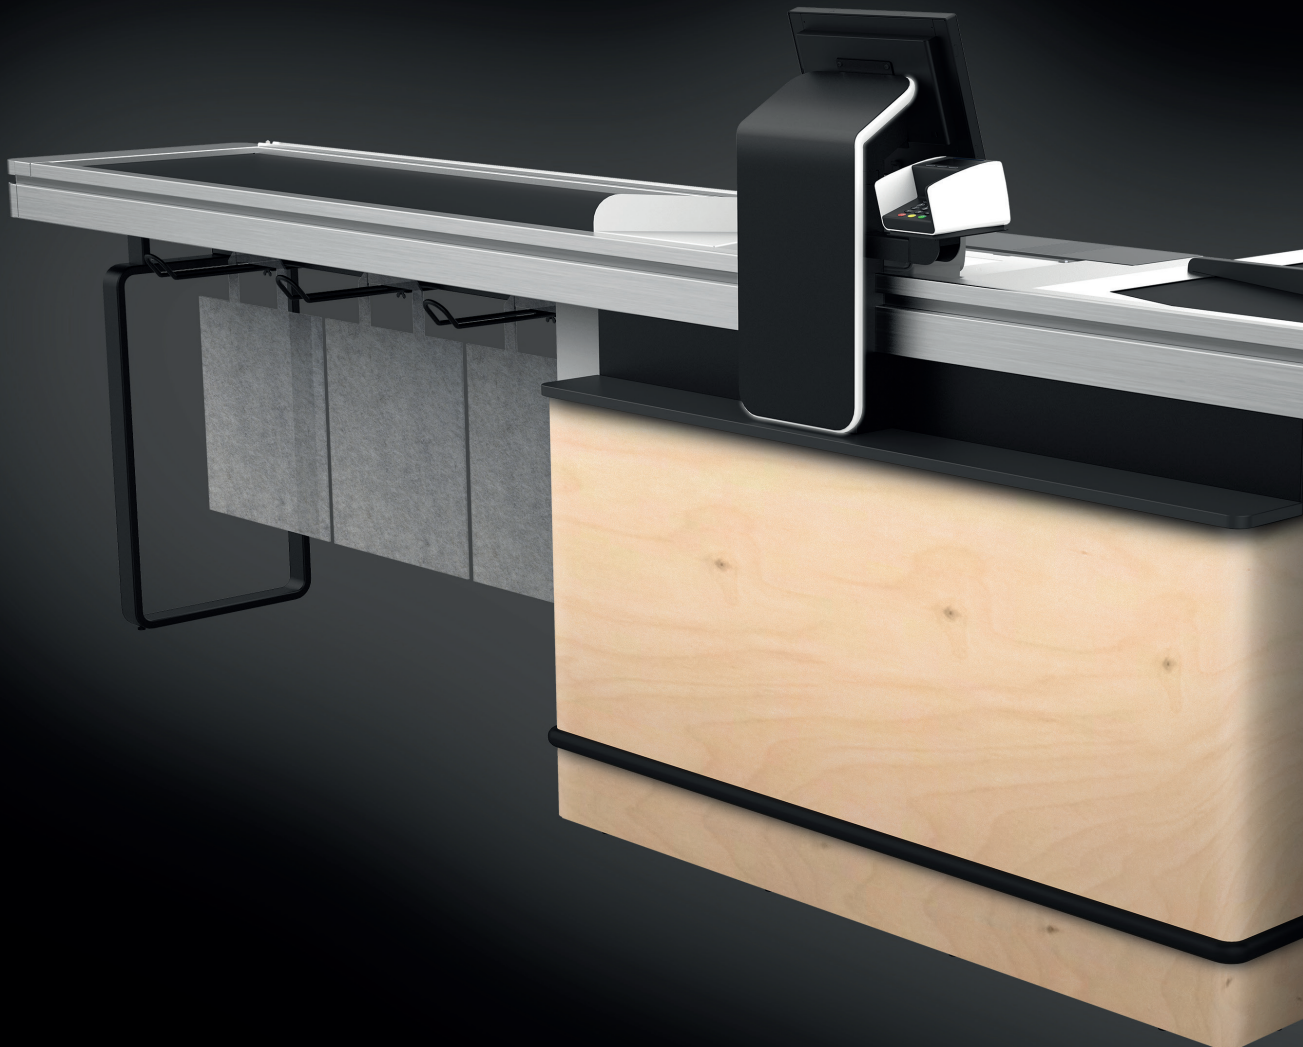

## SLIM FAMILY

*Your full range Retail solution*

The SLIM is the most complete range for future Retail with a checkout, self-scan and self-checkout solution. Due to its modular design, based on years of experience and development, the SLIM is able to seamlessly meet the needs of every Retailer. With the many options that the range has to offer, it is easy to create the right combination of service and self-service for your store concept. The modern design gives room for various personalization options to make sure you can match the look & feel to your corporate identity. In the meantime our new integrated core makes it possible to set up your front-end in the most flexible way.

Due to its recognizable "core" centrepiece the SLIM family is ready to take on every Front-End or self-service challenge. Keeping in mind the ever changing customer journey the SLIM is flexible in adapting to your customers' needs in an intuitive way. Whether you need a belted checkout, self-checkout or hybrid solution, the SLIM offers you the right mix of furnitures to create a future proof store.

## DISCOVER YOUR FULL RANGE OF CHECKOUT & SELF-SERVICE SOLUTIONS

CHECKOUT

COUNTER

SELF-CHECKOUT

CRADLE WALL

EXPRESS

KIOSK

The SLIM family is a complete range of checkout and self service solutions that is designed to help you in creating a future proof front-end. Its many featured options maximize your flexibility when selecting the right furniture for your store. Feel the freedom of the SLIM and keep on improving your front-end as the modular and flexible design is made for continues development of the SLIM. Meaning you can keep adding modules to your store without changing your furniture system.